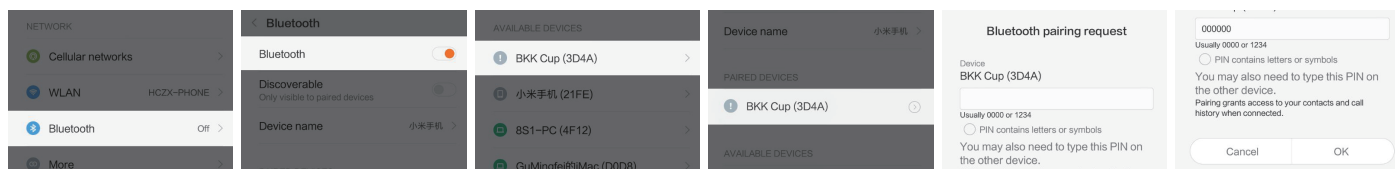

3. Download and install as instructed

Download via QR Code

(QR Code)

1. Open your mobile browser and tap the QR Code logo

2. Scan the QR Code, download and install

## Installation instruction

If this pop-up was shown upon opening the game for the first time, proceed according to the following instructions.

1. Enter "Setting" > "General" tab.

2. Enter the "Profile" tab.

3. Find the corresponding developer's app.

4. Tap on "Trust".

5. Choose "Trust" on the pop-up.

If Password is required upon first connection on an Android device, proceed according to the following instructions.