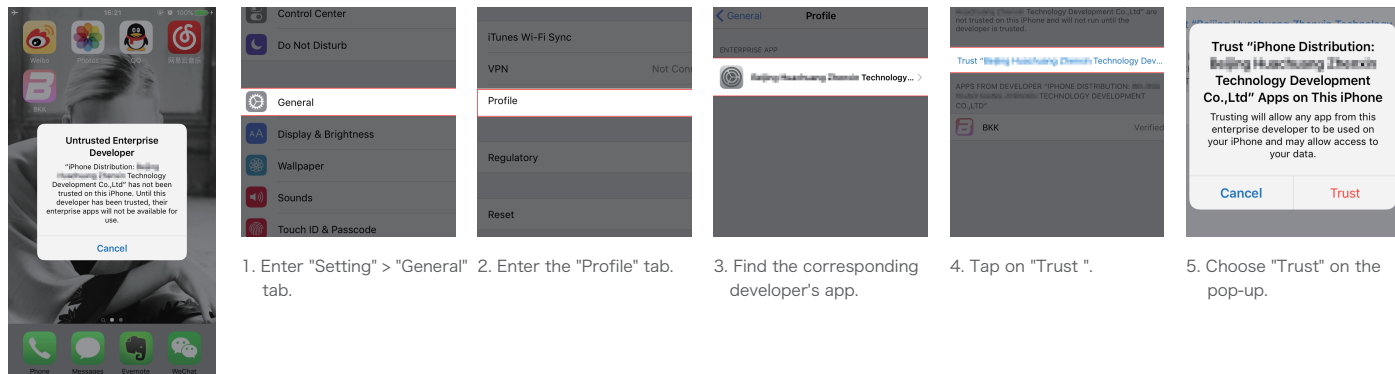

3. Download and install as instructed

Download via QR Code

(QR Code)

1. Open your mobile browser and tap the QR Code logo

2. Scan the QR Code, download and install

## Installation instruction

If this pop-up was shown upon opening the game for the first time, proceed according to the following instructions.

1. Enter "Setting" > "General" tab.

2. Enter the "Profile" tab.